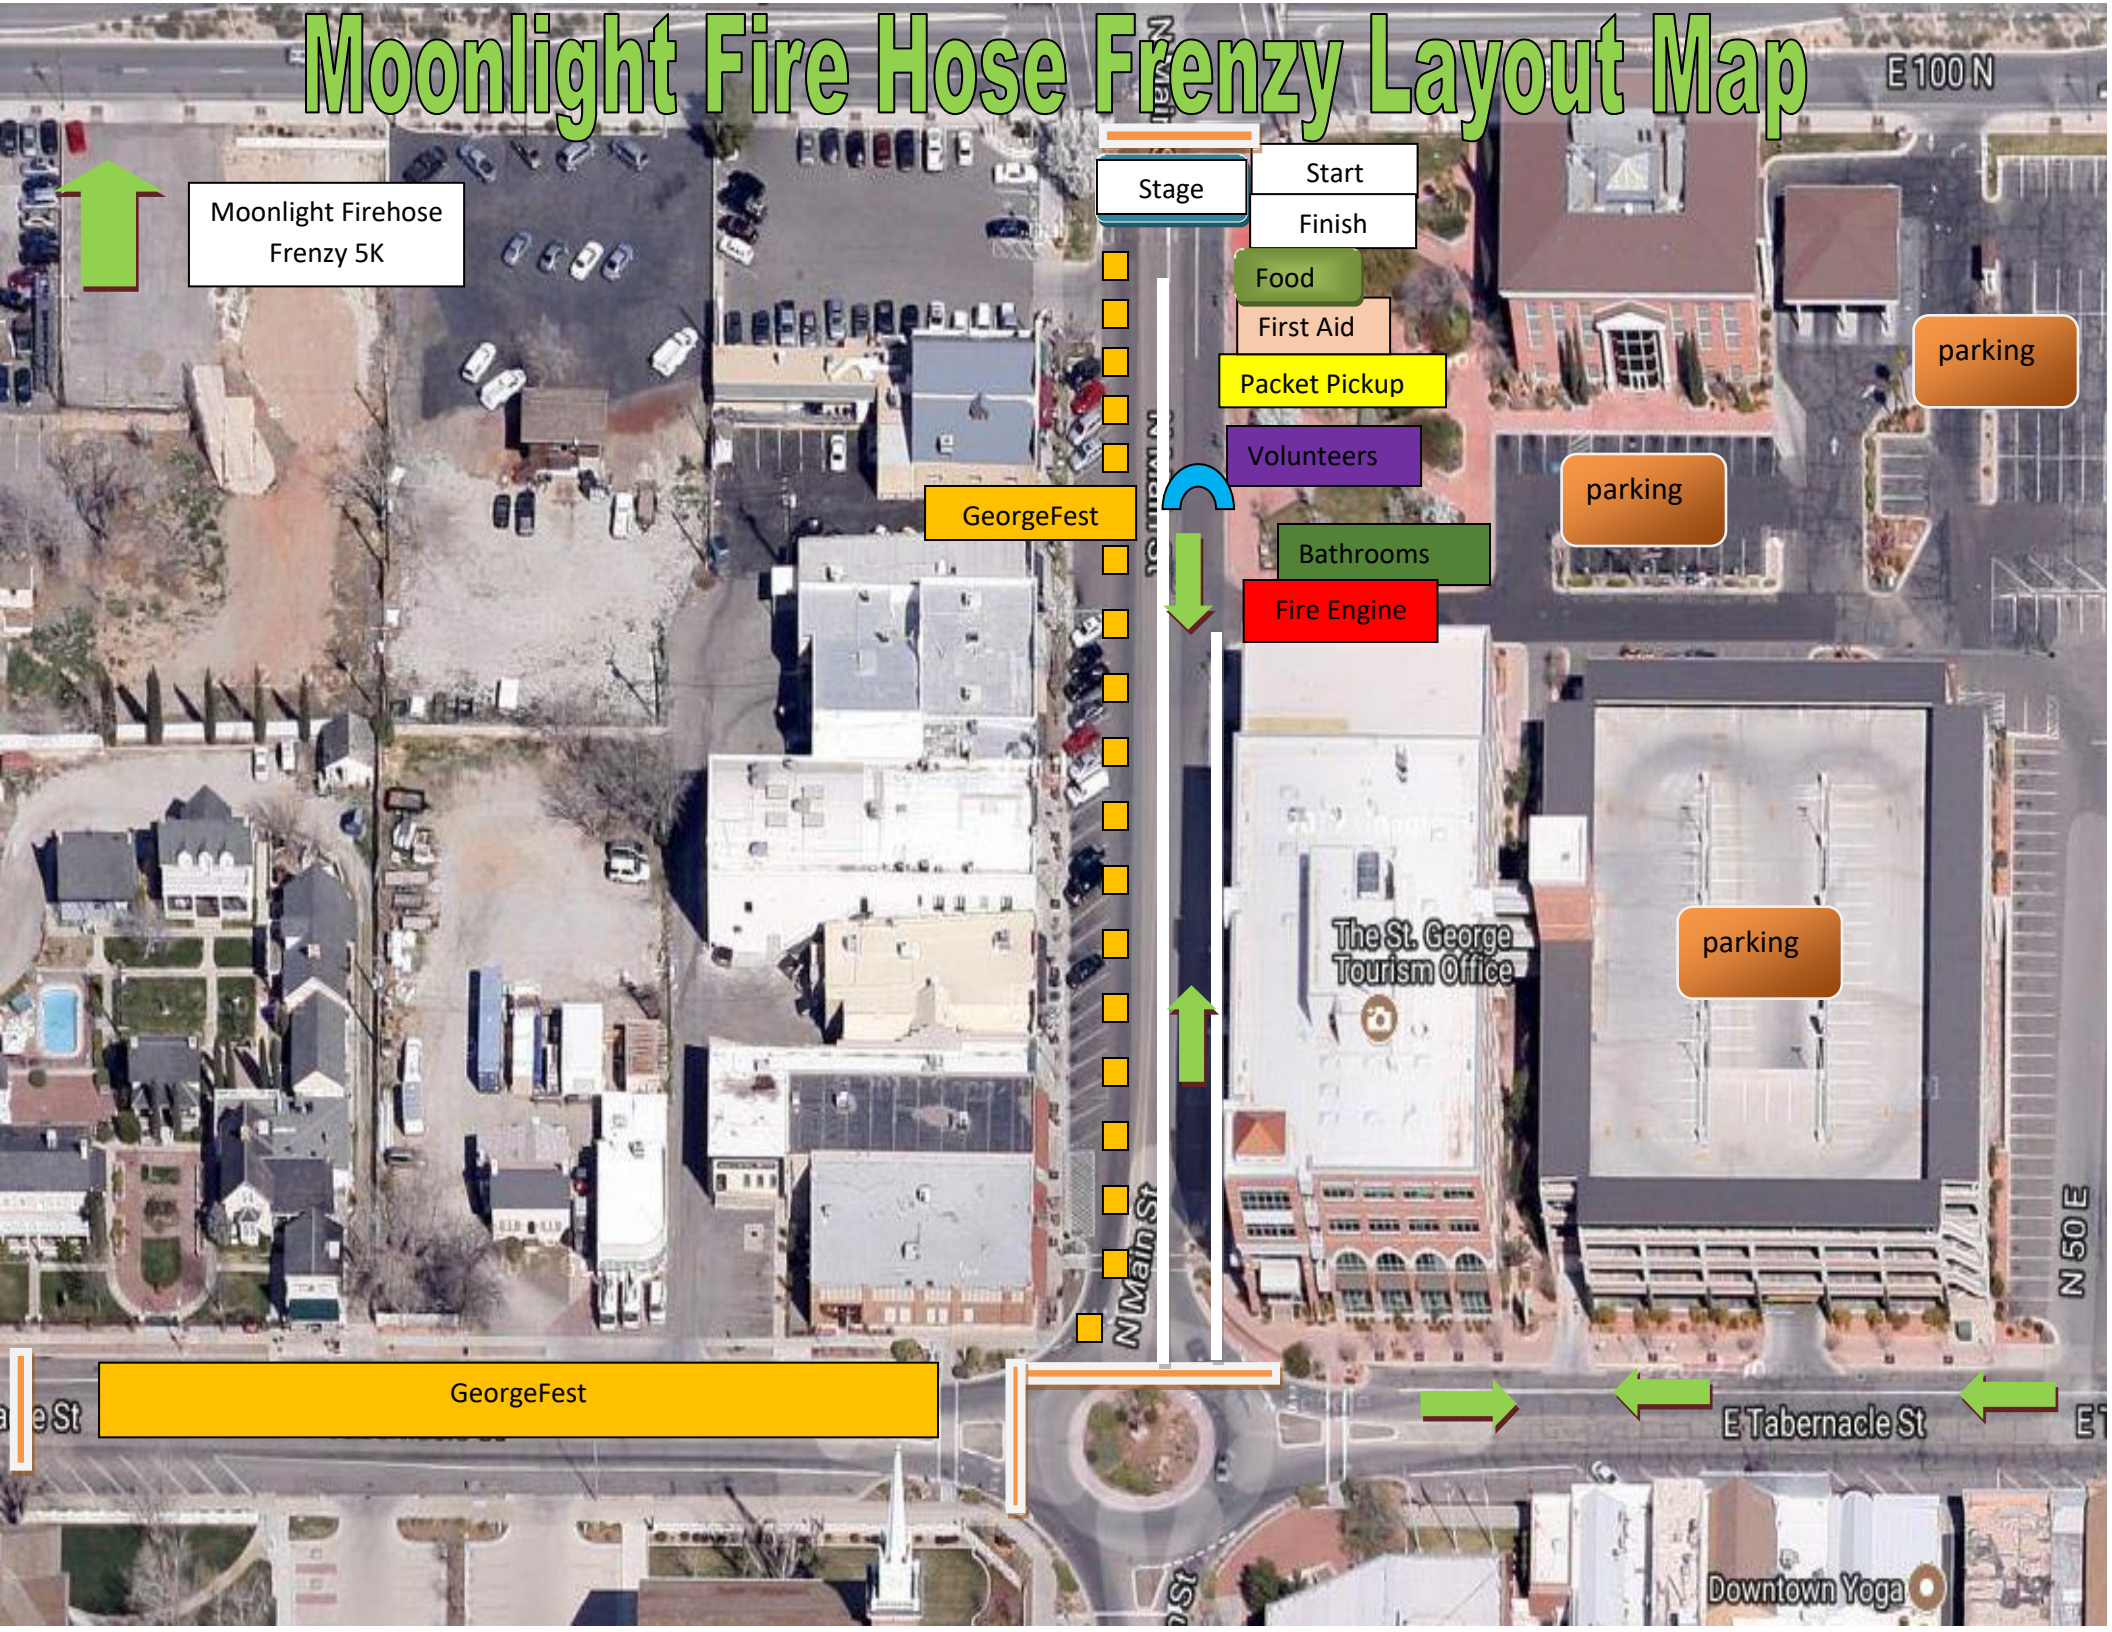

Moonlight Fire Hose Frenzy Layout Map

Moonlight Firehose
Frenzy 5K

Stage
Start
Finish

Food
First Aid
Packet Pickup
Volunteers

GeorgeFest

Bathrooms
Fire Engine

parking

parking

parking

GeorgeFest

The St. George
Tourism Office

E Tabernacle St

Downtown Yoga