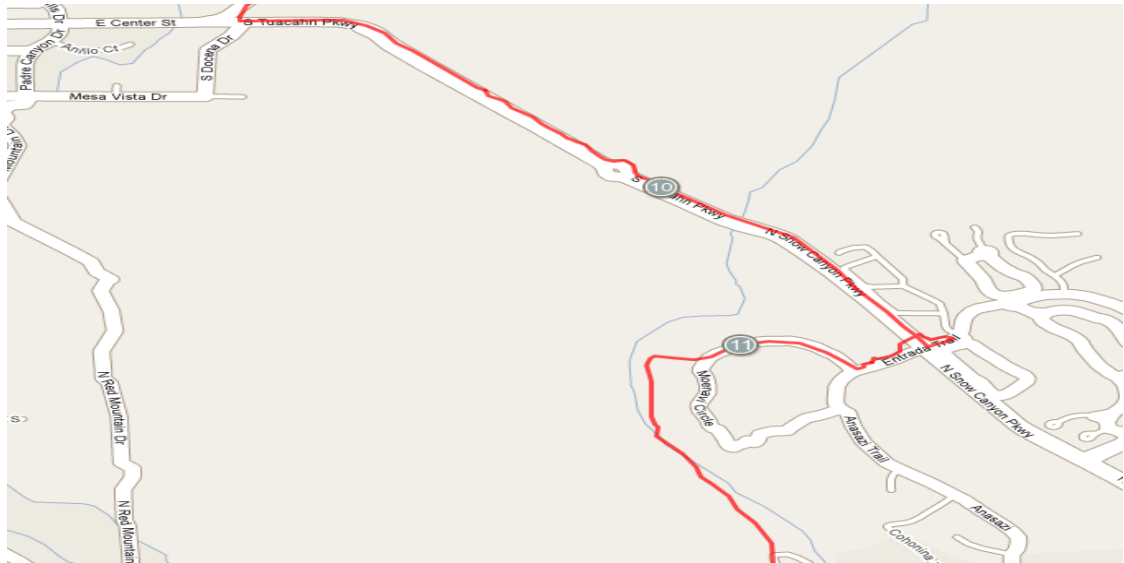

SNOW CANYON 1/2 MARATHON COURSE

1 to 9

9.5-11.5

11.5-Finish